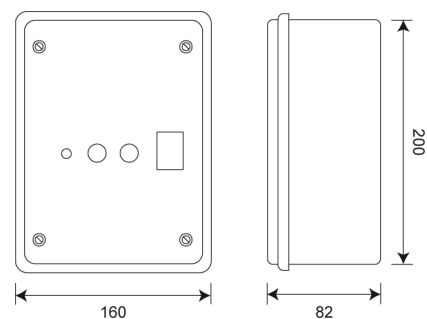

WASHROOM CONTROL SYSTEM

VR07-002

Multi-functional unit, offering controls for taps, showers and WC flushing. Variable functions allow custom setups to suit individual requirements. Suitable for high security environments including mental health units, prisons and police cells.

PRODUCT NUMBER

VR07-002

TECHNICAL DATA

Material	ABS
Gross weight	1.25 kg
Type of mounting	Wall mounted (pre-drilled fixing holes)
Operation type	Push button selection
Screen type	LCD
IP rating	54
AMPS	0.11A
Frequency	50Hz
Voltage	230V a.c.
Additional features	Power indication LED
Settings	
Flushvalve	Open time (1-6 secs) Fine tuning (1-9 tenths)
Cold water On / Open time	11-19 secs
Hot water On / Open time	11-19 secs
Shower On / Open time	1-3 mins
Purge facility	Yes (Disable / Enable) Default OFF
Operations lock out	Yes (Disable / Enable)
Chlorination facility	Yes
Restore defaults	Yes